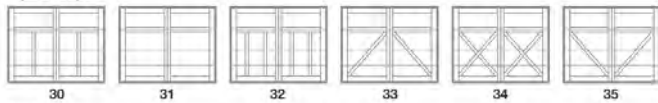

COLOR: WALNUT

Double Window Row Designs

Squared Top

Arched Top

Single Window Row Designs

Squared Top

Arched Top

COLOR: CARBON BLACK