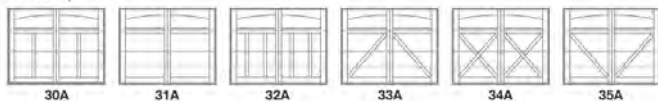

COLOR: WALNUT

Double Window Row Designs

Squared Top

Arched Top

Single Window Row Designs

Squared Top

Arched Top

COLOR: CARBON BLACK