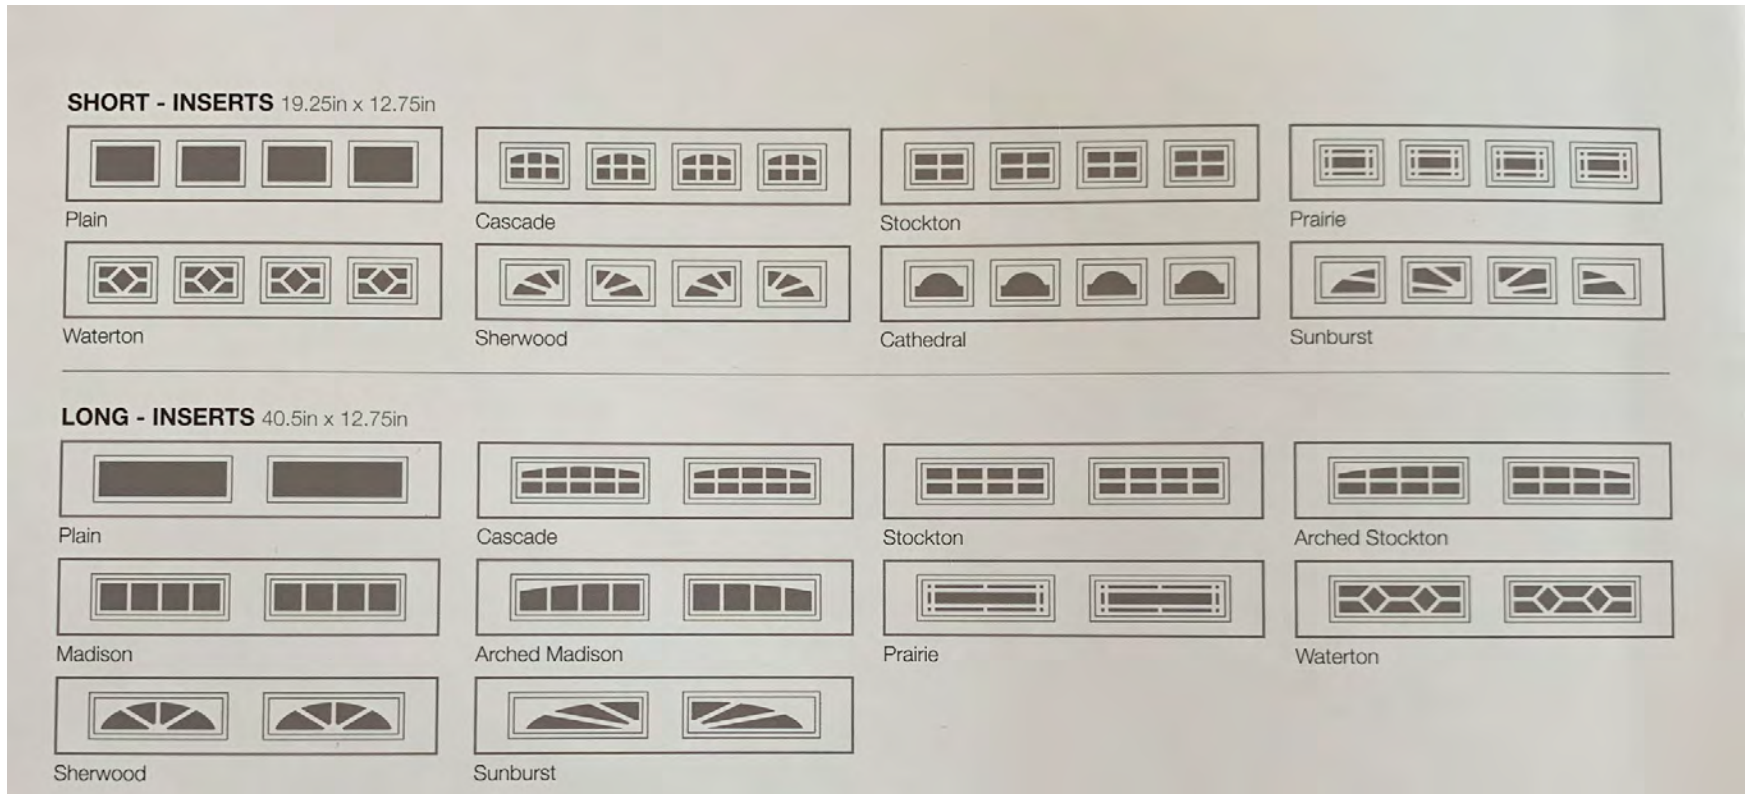

GRAY

UPGRADED WOODTONE OPTIONS: (HIGHER COST)

AMERICAN
WALNUT

ENGLISH
OAK

CEDAR/ASH MAHOGANY

NATURAL
OAK

DARK
OAK

DRIFTWOOD

CARBON
OAK

WINDOW STYLE

STANDARD OPTION:
PLAIN GLASS

UPGRADED OPTION:
TINTED GLASS

HARDWARE

SPADE HARDWARE

Give your door a unique look with our spade hardware option

OPERATORS