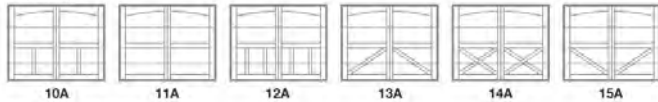

THINKING ABOUT UPGRADING YOUR STYLE?

OVERLAY

CLASSIC STYLE. MODERN METHODS.
Our **OVERLAY** style offers the classic appearance and texture of real wood overlay doors without recurring maintenance. Add dimension to your home with 24 designs. ***THIS STYLE IS A HIGHER COST. ***Only available woodtones are Walnut, English Oak, Cedar/Ash, & Mahogany

Double Window Row Designs

Squared Top

Arched Top

Single Window Row Designs

Squared Top

Arched Top