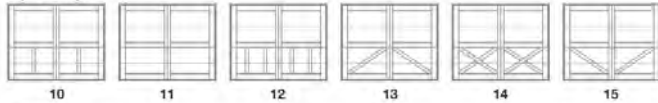

Double Window Row Designs

Squared Top