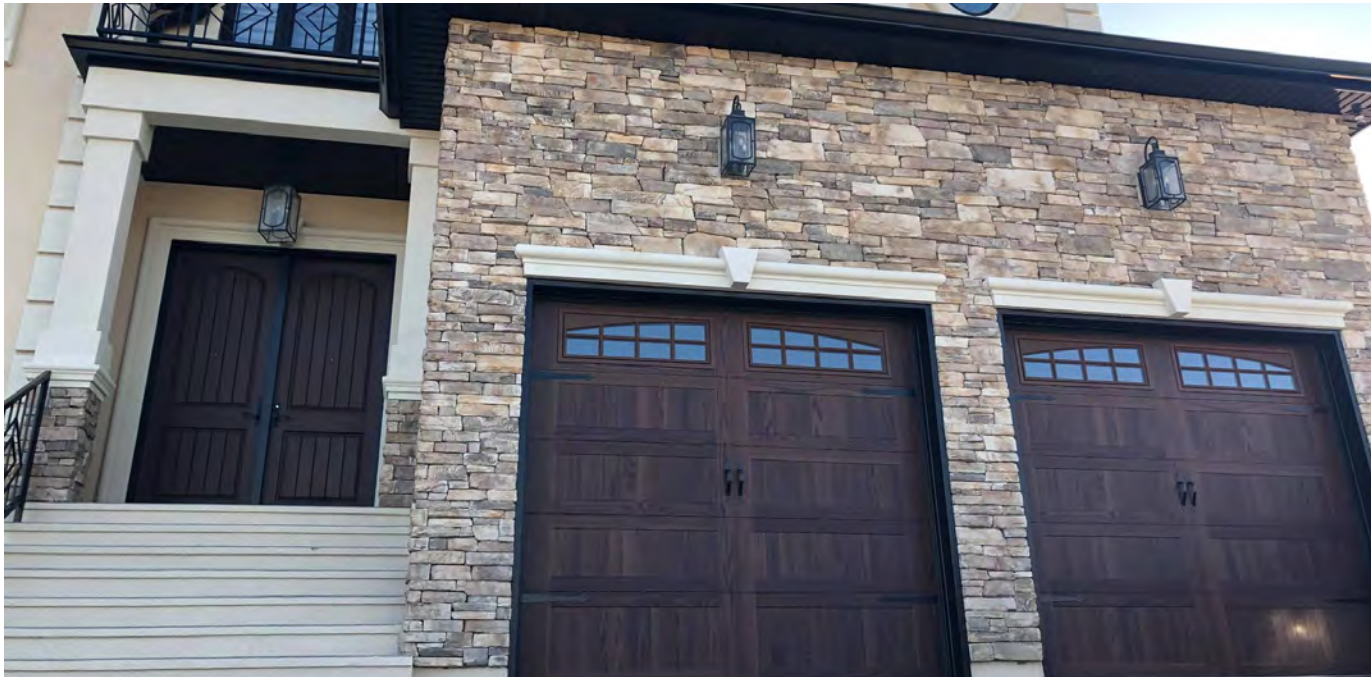

15 Operators

We have trolley and side mount and openers to suit your garage door needs.

CHOOSE YOUR STYLE

STANDARD OPTIONS: PAGE 3-8
UPGRADED OPTIONS: PAGE 9-10

CARRIAGE STAMP (SHORT)

Rustic craftsmanship brings warmth and individuality to our line of carriage house style garage doors. Built with handcrafted details, this series perfectly captures the appeal of traditional carriage house doors.

COLOR: ALMOND

CARRIAGE STAMP (LONG)

COLOR: DARK OAK

COLOR: CHARCOAL/GRAPHITE

RAISED

Add depth to your garage door with this raised panel design, available in both **short (left) and long (right)** panel options.

COLOR: WHITE

COLOR: DARK OAK

RECESSED

This beautiful recessed panel presents the look of traditional wood frame and panel construction, shaped from steel and embossed with a natural wood grain finish. Options : **short (top)**, **long (bottom)**
*****Only available woodtones are Walnut, English Oak, Cedar/Ash, & Mahogany**