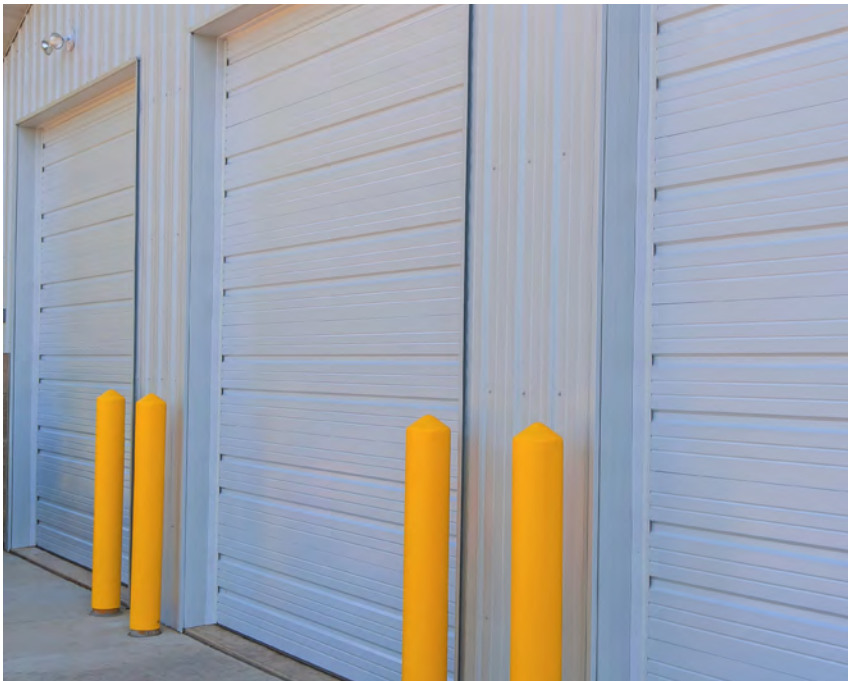

Color: White